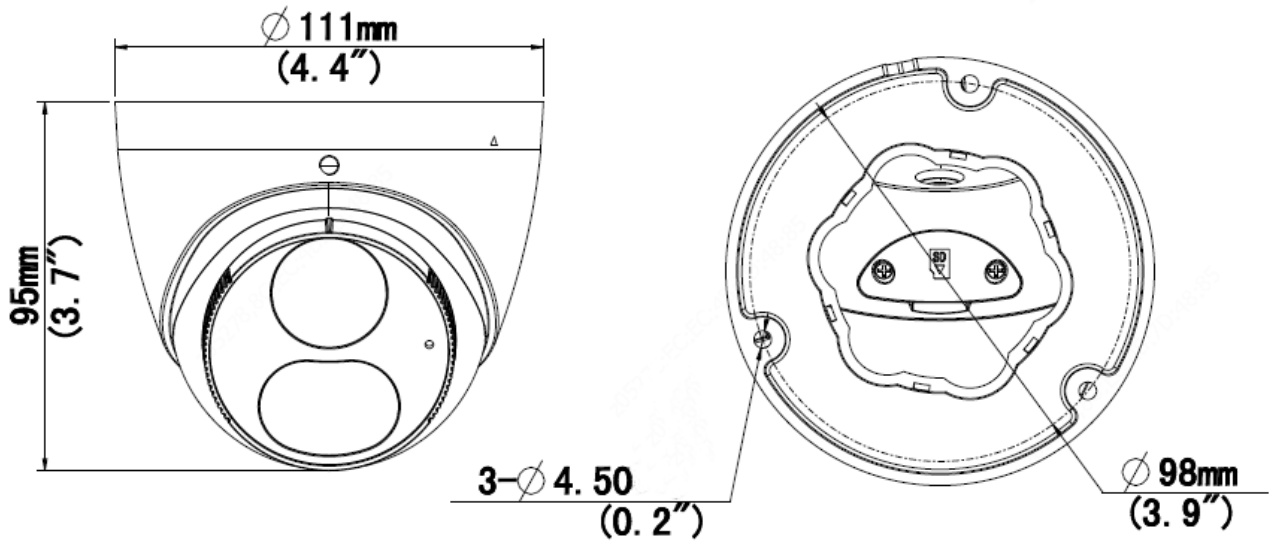

Environment	CE-RoHS (2011/65/EU;(EU)2015/863); WEEE (2012/19/EU); Reach (Regulation (EC) No 1907/2006)
Protection	IP67 (IEC 60529:1989+AMD1:1999+AMD2:2013)
General	
Power	DC 12V±25%, PoE (IEEE 802.3af)
	Power consumption: Max 8.0W
Power Interface	∅ 5.5mm coaxial power plug
Dimensions (L x W x H)	Φ111 x 95mm (Φ4.4" x 3.7")
Weight	0.44kg (0.97lb)
Material	Metal + Plastic
Working Environment	-30°C ~ 60°C (-22°F ~ 140°F), Humidity: ≤95% RH (non-condensing)
Storage Environment	-30°C ~ 60°C (-22°F ~ 140°F), Humidity: ≤95% RH (non-condensing)
Surge Protection	4KV
Reset Button	N/A

Dimensions